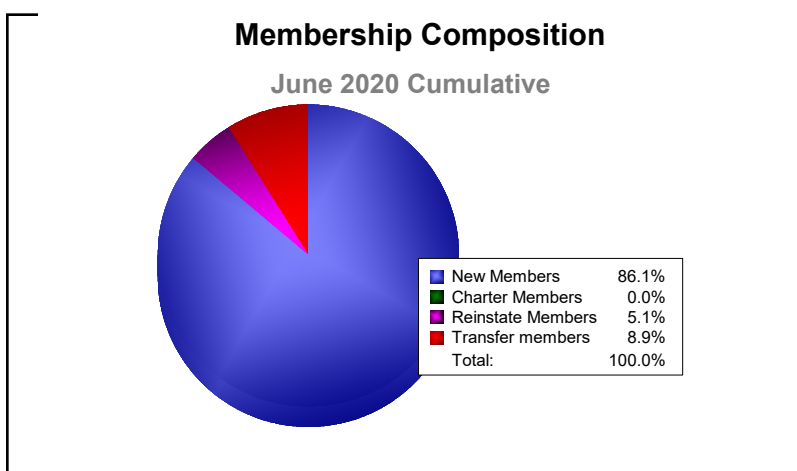

Year	New Clubs	Dropped Clubs	Gain/ Loss Clubs	New Members	Charter Members	Reinstate Members	Transfer Members	Total Member Added	Total Members Dropped	Gain/ Loss Members
2015-2016	1	-2	-1	93	28	10	8	139	-138	1
2016-2017	2	-1	1	77	53	2	8	140	-71	69
2017-2018	0	0	0	80	0	5	4	89	-156	-67
2018-2019	0	0	0	107	1	4	1	113	-85	28
2019-2020	0	0	0	68	0	4	7	79	-120	-41
Average	1	-1	0	85	16	5	6	112	-114	-2

Year	New Clubs	Dropped Clubs	Gain/ Loss Clubs	New Members	Charter Members	Reinstate Members	Transfer Members	Total Member Added	Total Members Dropped	Gain/ Loss Members
2015-2016	0	0	0	91	0	2	0	93	-46	47
2016-2017	0	0	0	35	0	1	3	39	-99	-60
2017-2018	0	0	0	36	4	3	3	46	-51	-5
2018-2019	1	0	1	67	21	0	0	88	-34	54
2019-2020	1	0	1	41	24	2	1	68	-86	-18
Average	0	0	0	54	10	2	1	67	-63	4