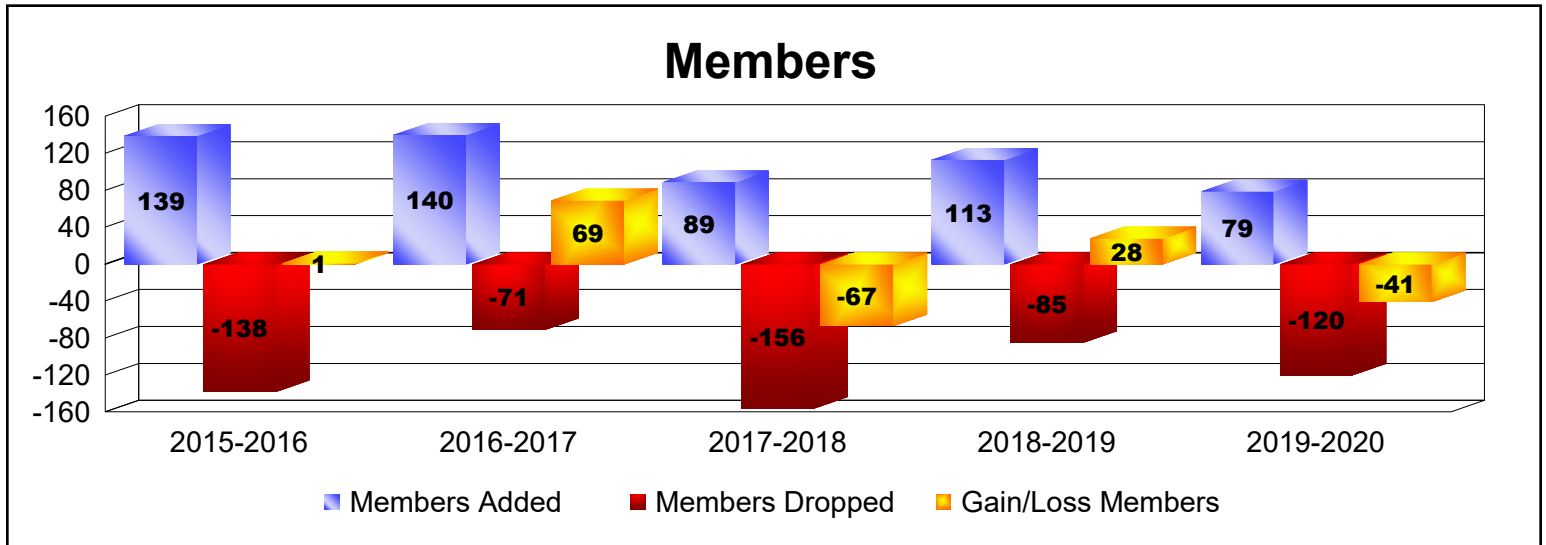

Year	New Clubs	Dropped Clubs	Gain/ Loss Clubs	New Members	Charter Members	Reinstate Members	Transfer Members	Total Member Added	Total Members Dropped	Gain/ Loss Members
2015-2016	1	-2	-1	93	28	10	8	139	-138	1
2016-2017	2	-1	1	77	53	2	8	140	-71	69
2017-2018	0	0	0	80	0	5	4	89	-156	-67
2018-2019	0	0	0	107	1	4	1	113	-85	28
2019-2020	0	0	0	68	0	4	7	79	-120	-41
Average	1	-1	0	85	16	5	6	112	-114	-2

Year	New Clubs	Dropped Clubs	Gain/ Loss Clubs	New Members	Charter Members	Reinstate Members	Transfer Members	Total Member Added	Total Members Dropped	Gain/ Loss Members
2015-2016	0	0	0	91	0	2	0	93	-46	47
2016-2017	0	0	0	35	0	1	3	39	-99	-60
2017-2018	0	0	0	36	4	3	3	46	-51	-5
2018-2019	1	0	1	67	21	0	0	88	-34	54
2019-2020	1	0	1	41	24	2	1	68	-86	-18
Average	0	0	0	54	10	2	1	67	-63	4