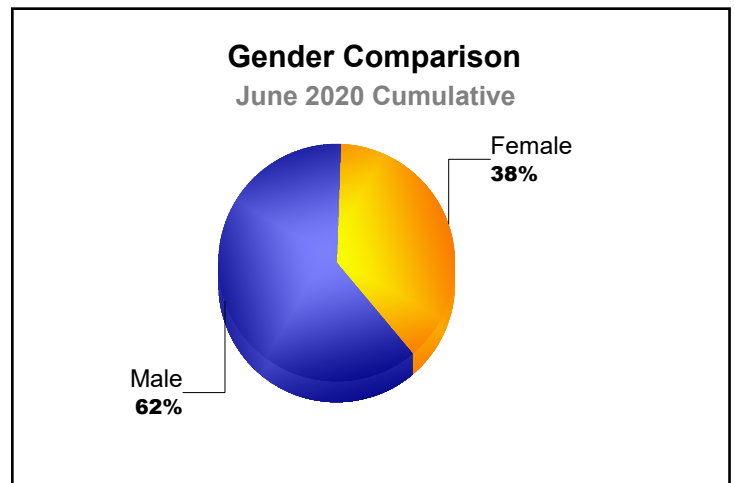

Year	New Clubs	Dropped Clubs	Gain/ Loss Clubs	New Members	Charter Members	Reinstate Members	Transfer Members	Total Member Added	Total Members Dropped	Gain/ Loss Members
2015-2016	1	-2	-1	93	28	10	8	139	-138	1
2016-2017	2	-1	1	77	53	2	8	140	-71	69
2017-2018	0	0	0	80	0	5	4	89	-156	-67
2018-2019	0	0	0	107	1	4	1	113	-85	28
2019-2020	0	0	0	68	0	4	7	79	-120	-41
Average	1	-1	0	85	16	5	6	112	-114	-2