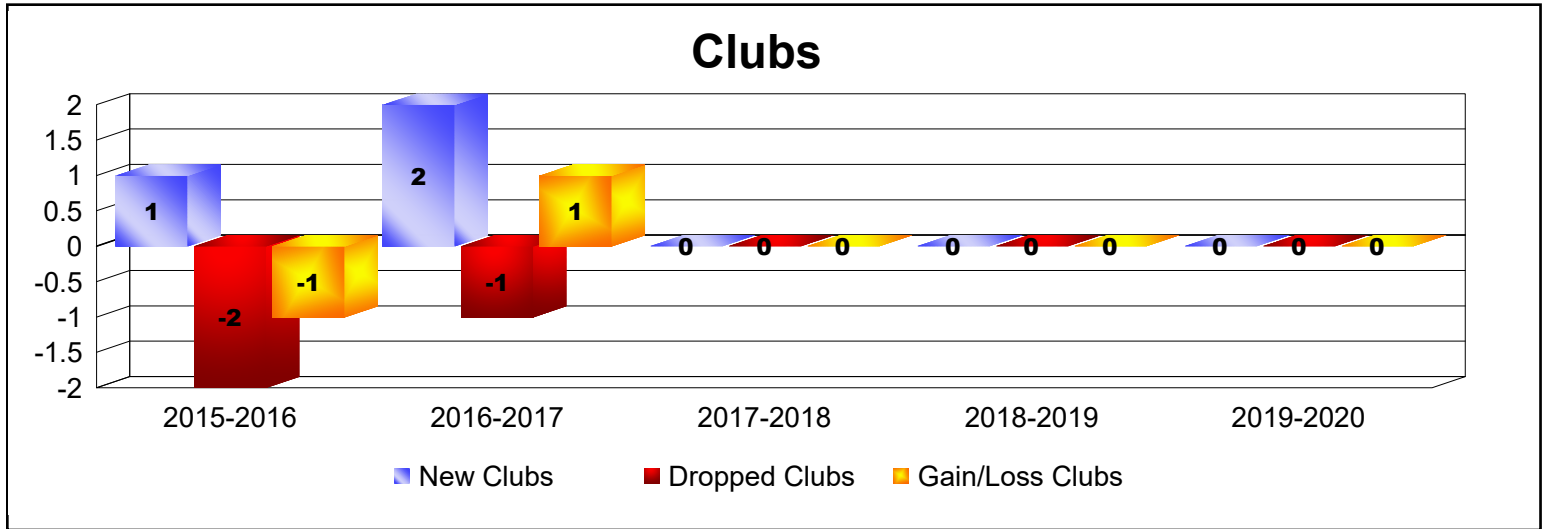

Year	New Clubs	Dropped Clubs	Gain/ Loss Clubs	New Members	Charter Members	Reinstate Members	Transfer Members	Total Member Added	Total Members Dropped	Gain/ Loss Members
2015-2016	1	-2	-1	93	28	10	8	139	-138	1
2016-2017	2	-1	1	77	53	2	8	140	-71	69
2017-2018	0	0	0	80	0	5	4	89	-156	-67
2018-2019	0	0	0	107	1	4	1	113	-85	28
2019-2020	0	0	0	68	0	4	7	79	-120	-41
Average	1	-1	0	85	16	5	6	112	-114	-2

Year	New Clubs	Dropped Clubs	Gain/ Loss Clubs	New Members	Charter Members	Reinstate Members	Transfer Members	Total Member Added	Total Members Dropped	Gain/ Loss Members
2015-2016	0	0	0	91	0	2	0	93	-46	47
2016-2017	0	0	0	35	0	1	3	39	-99	-60
2017-2018	0	0	0	36	4	3	3	46	-51	-5
2018-2019	1	0	1	67	21	0	0	88	-34	54
2019-2020	1	0	1	41	24	2	1	68	-86	-18
Average	0	0	0	54	10	2	1	67	-63	4